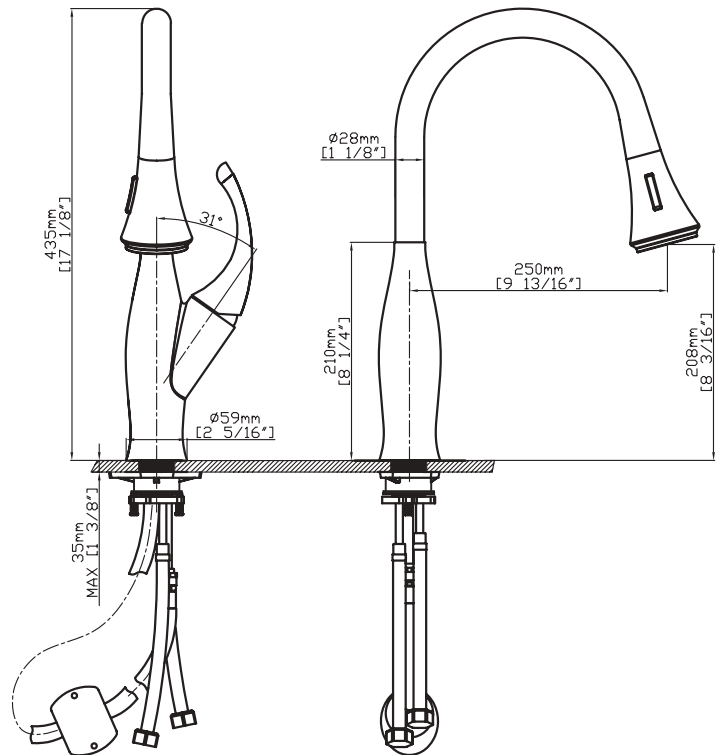

Solid Brass Construction

Chrome Plated

Ceramic Cartridge
Tested to at least 400,000 actuations

Stainless Steel Braided Hoses

2 Function Sprayer