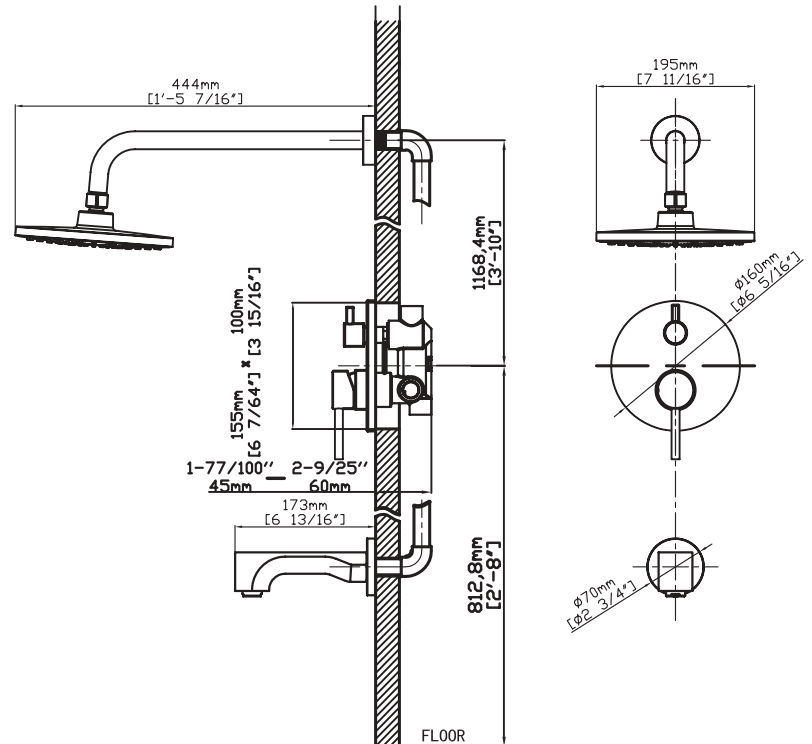

# VICTORIA SHOWER MIXER

The Victoria shower mixer offers a modern design with its contemporary spout and handle design which combines a classic yet elegant look. Enjoy a relaxing shower with the circular rainfall shower head constructed of stainless steel for added strength and durability.

Wall mounted shower arm

Circular rainfall shower head

Twist diverter

Easy Control lever with temperature indicators

Functional spout with modern look

VIC-200  
15202000

- 8" Circular rainfall shower head
- Stainless steel shower arm
- Stainless steel shower head
- 35mm Ceramic disc cartridge
- High pressure shower head: 3 Bar Max
- Solid brass body
- Installation guide included

Corrosion  
Resistant

Chrome  
Plated

Wall Diverter

Solid Brass  
Shower Valve

Certified Pressure  
Balance Cartridge