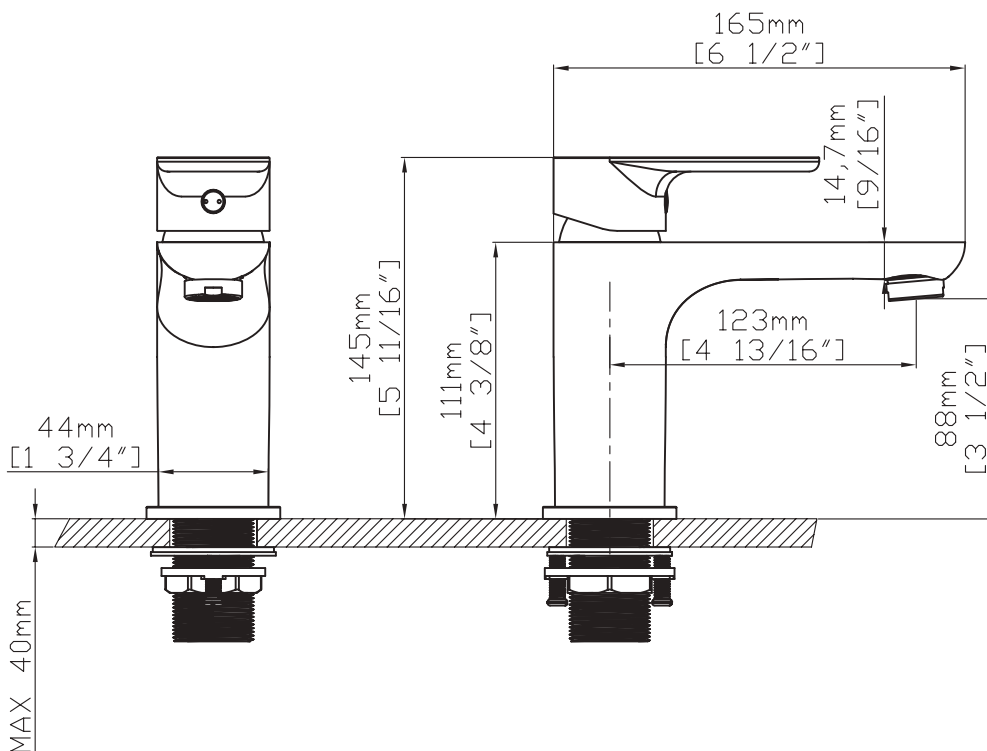

IG-100
15201010

- Brass backnut
- 1/2" x 3/8" braided lines
- Zinc handle
- 35mm ceramic disk cartridge
- Solid brass water pathway
- Flow rate: 9-12L/min @ 3bar