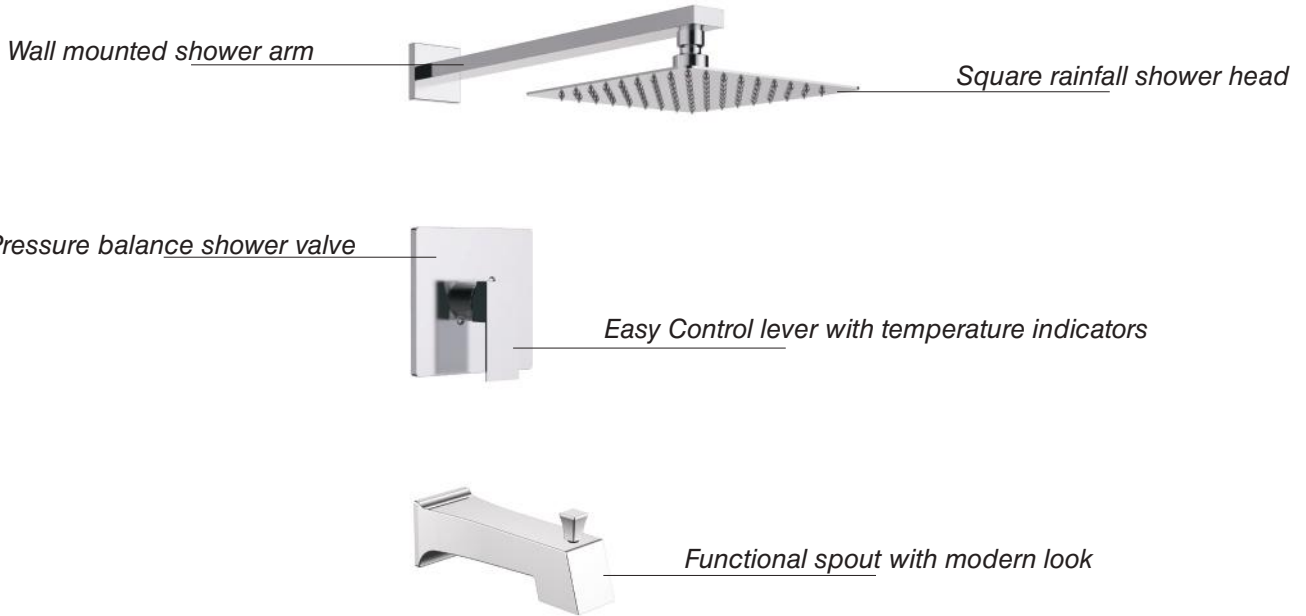

SU-200

15202005

- 8" Square rainfall shower head
- Stainless steel shower arm
- Stainless steel shower head
- 35mm ceramic disc cartridge
- High pressure shower head: 3 Bar Max
- Solid brass body
- Installation guide included

Corrosion Resistant

Chrome Plated

Wall Diverter

Solid Brass Shower Valve

Highend Certified Cartridge

# NIAGARA SHOWER MIXER

The Niagara shower mixer has a modern look with sharp angles and a mirror like chrome finish. This particular model features a tub spout diverter with a square rainfall shower head which adds to the luxurious look that completes any bathroom design.

Wall mounted shower arm

Circular rainfall shower head

Twist diverter

Easy Control lever with temperature indicators

Functional spout with modern look

VIC-200  
15202000

- 8" Circular rainfall shower head
- Stainless steel shower arm
- Stainless steel shower head
- 35mm Ceramic disc cartridge
- High pressure shower head: 3 Bar Max
- Solid brass body
- Installation guide included