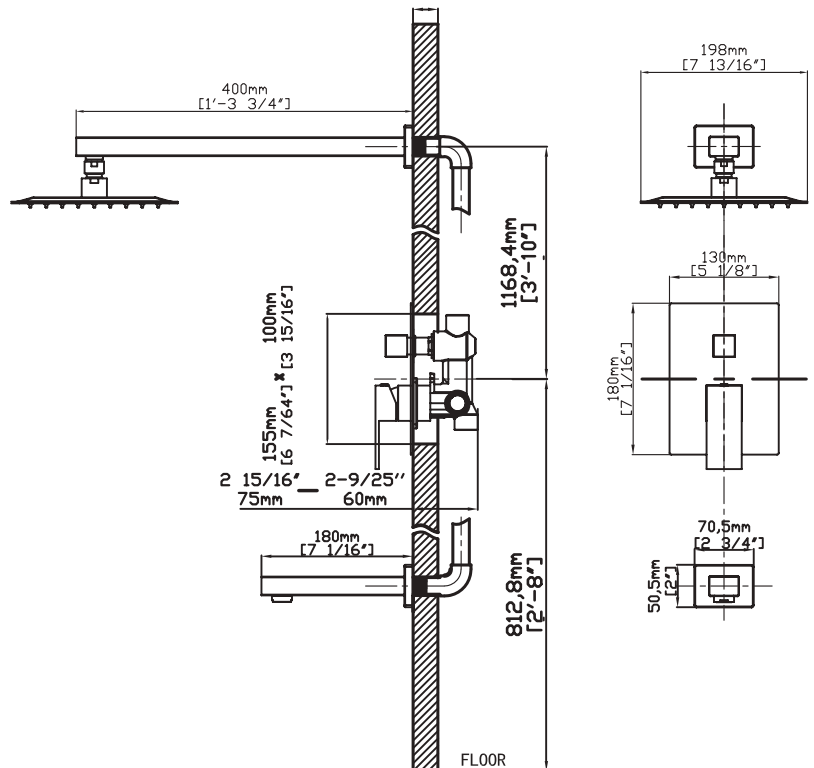

SU-200

15202005

- 8" Square rainfall shower head
- Stainless steel shower arm
- Stainless steel shower head
- 35mm ceramic disc cartridge
- High pressure shower head: 3 Bar Max
- Solid brass body
- Installation guide included

Wall mounted shower arm

Circular rainfall shower head

Twist diverter

Easy Control lever with temperature indicators

Functional spout with modern look

VIC-200  
15202000

- 8" Circular rainfall shower head
- Stainless steel shower arm
- Stainless steel shower head
- 35mm Ceramic disc cartridge
- High pressure shower head: 3 Bar Max
- Solid brass body
- Installation guide included