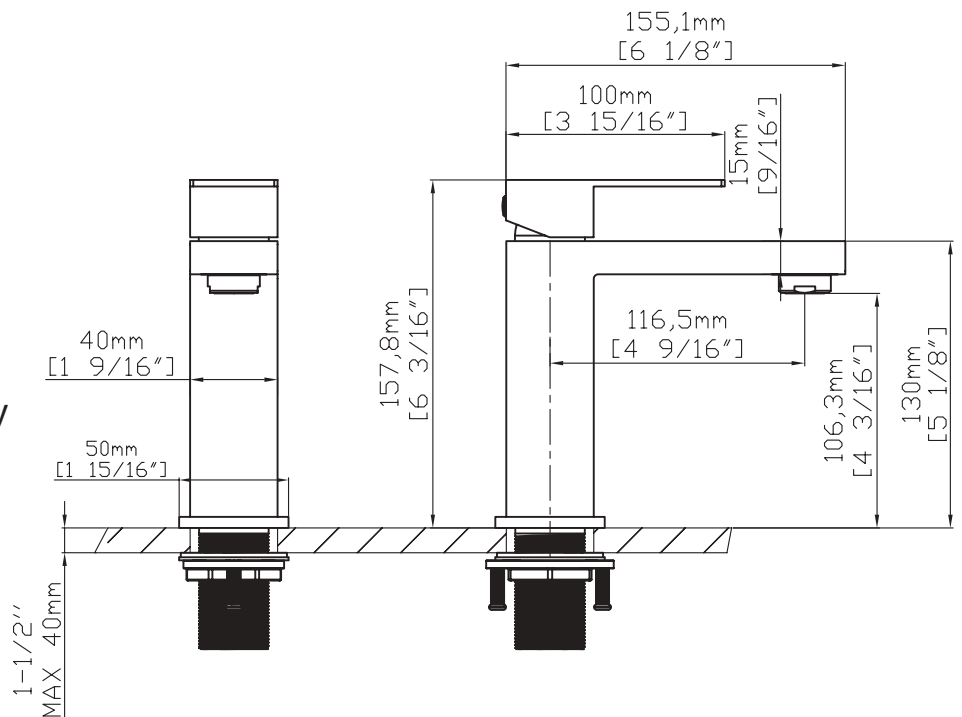

SU-100
15201005

- Brass backnut
- 1/2" x 3/8" braided lines
- Zinc handle
- 26mm ceramic disk cartridge
- 304 stainless steel water pathway
- Flow rate: 9-12L/min @ 3bar