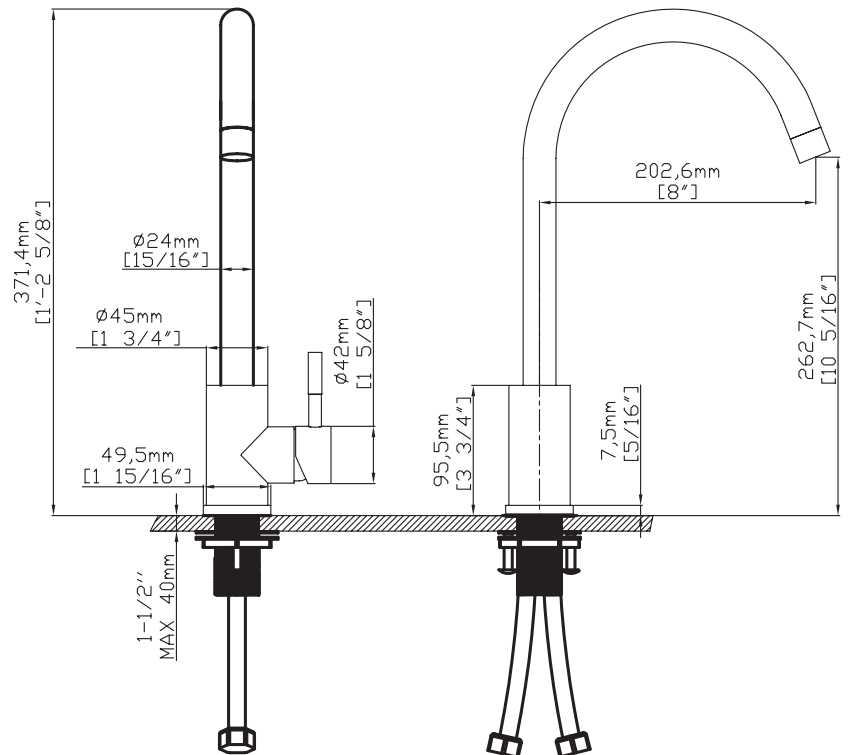

VIC-300
15203000

- Brass backnut
- 1/2" x 3/8" braided hoses
- Zinc handle
- 35mm ceramic disk cartridge
- Flow rate: 9L-12L/min @3bar