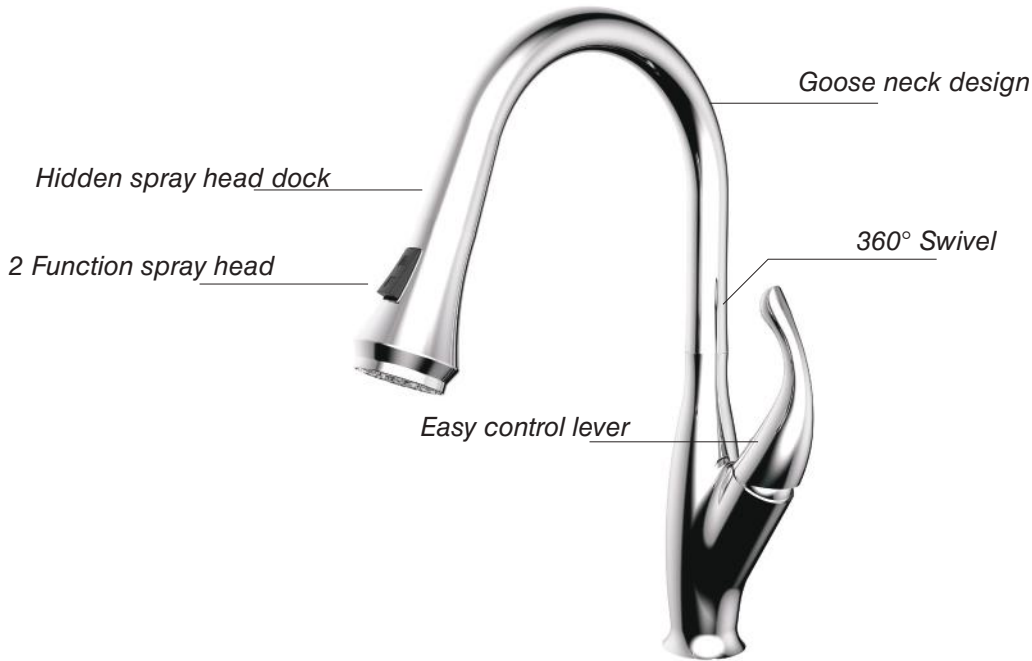

Wall mounted shower arm

Circular rainfall shower head

Twist diverter

Easy Control lever with temperature indicators

Functional spout with modern look

VIC-200  
15202000

- 8" Circular rainfall shower head
- Stainless steel shower arm
- Stainless steel shower head
- 35mm Ceramic disc cartridge
- High pressure shower head: 3 Bar Max
- Solid brass body
- Installation guide included

# RHINE PULL DOWN KITCHEN MIXER

Sleek lines and a clean architecture make the Rhine Pulldown Kitchen Mixer a standout in any kitchen. The convenient pulldown wand features innovative technology for smooth operation and easy maneuverability.

**Chrome Plated**

**Ceramic Cartridge**  
Tested to at least 400,000 actuations

**Stainless Steel Braided Hoses**

**Pullout Kitchen Faucet with 2 Function Sprayer**

# GULFOSS PULL DOWN KITCHEN MIXER

With its goose neck design and sculpted handle, the Gulfoss Kitchen Mixer offers an elegant yet modern design. It's 2 function spray head offers precision and adaptability for the stubborn messes or a light spray for everyday use.