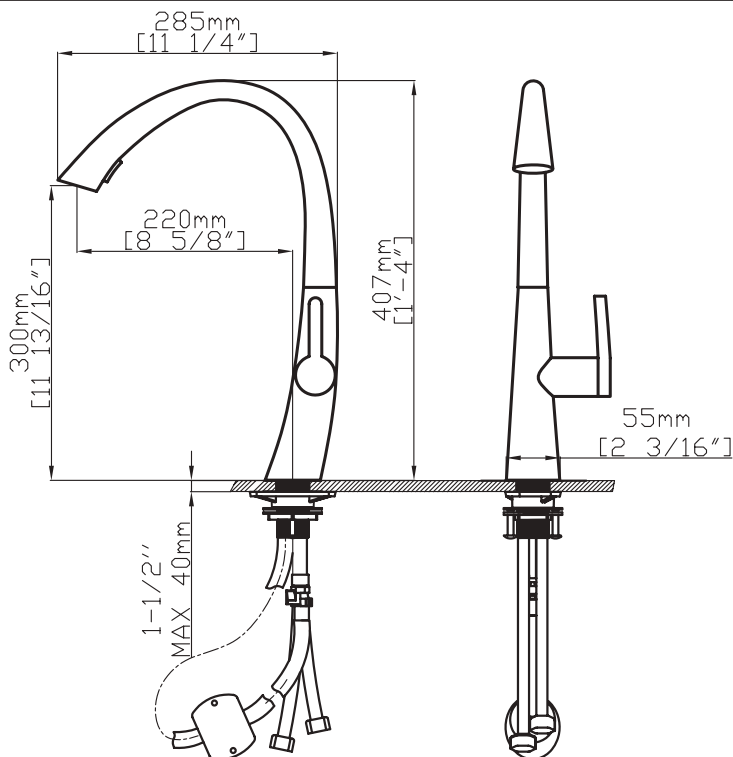

Solid Brass Construction

Chrome Plated

Ceramic Cartridge
Tested to at least 400,000 actuations

Stainless Steel Braided Hoses

Pullout Kitchen Faucet with 2 Function Sprayer