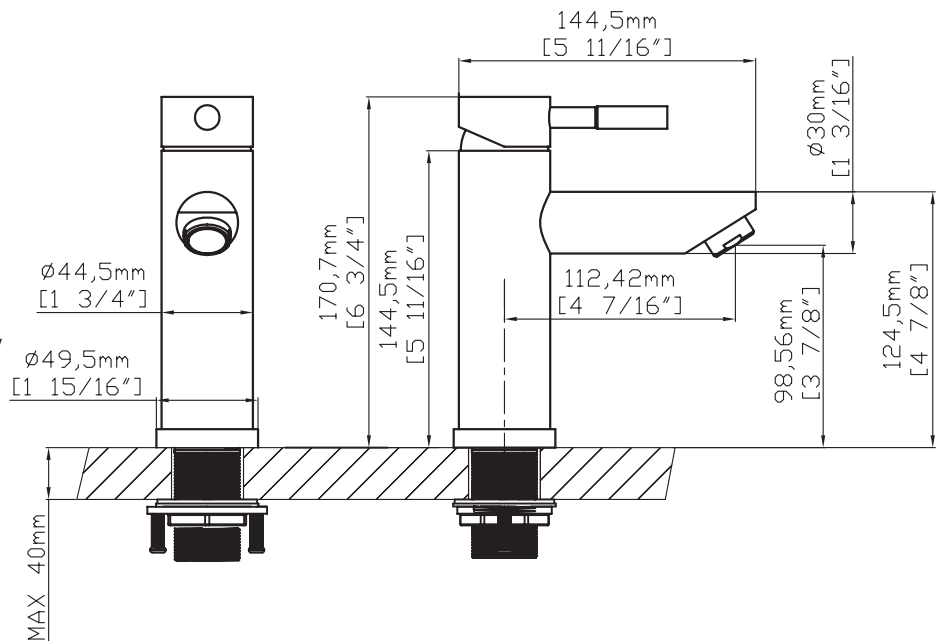

VIC-100
15201000

- Brass backnut
- 1/2" x 3/8" braided lines
- Zinc handle
- 35mm ceramic disc cartridge
- 304 Stainless steel water pathway
- Flow rate: 9-12L/min @ 3bar