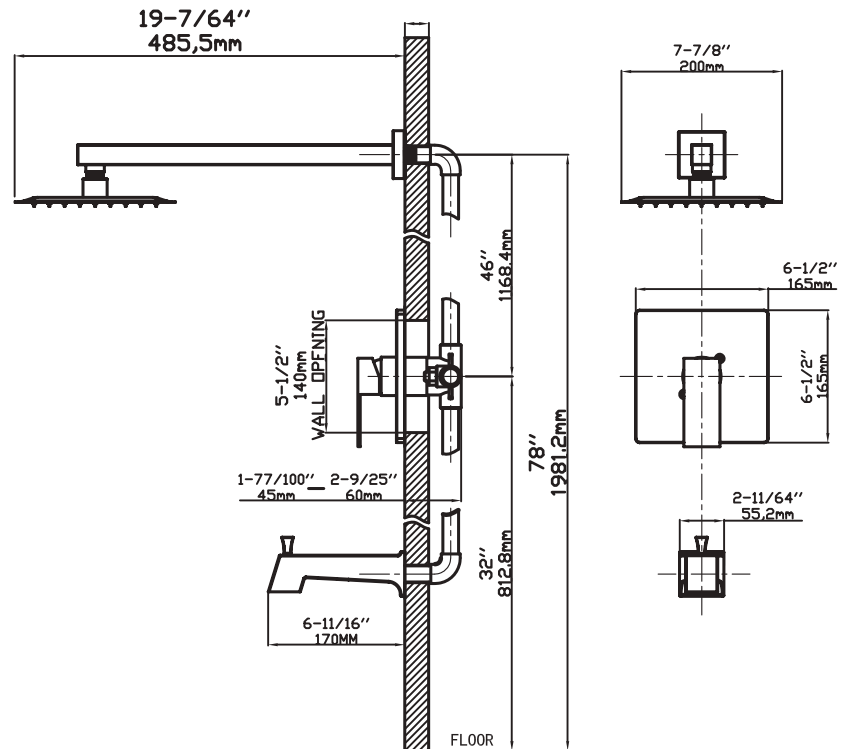

NI-205

15202015

- 8" Square rainfall shower head
- Stainless steel shower arm
- Stainless steel shower head
- Pressure balance cartridge
- High pressure shower head: 3 Bar Max
- Solid brass body
- Installation guide included